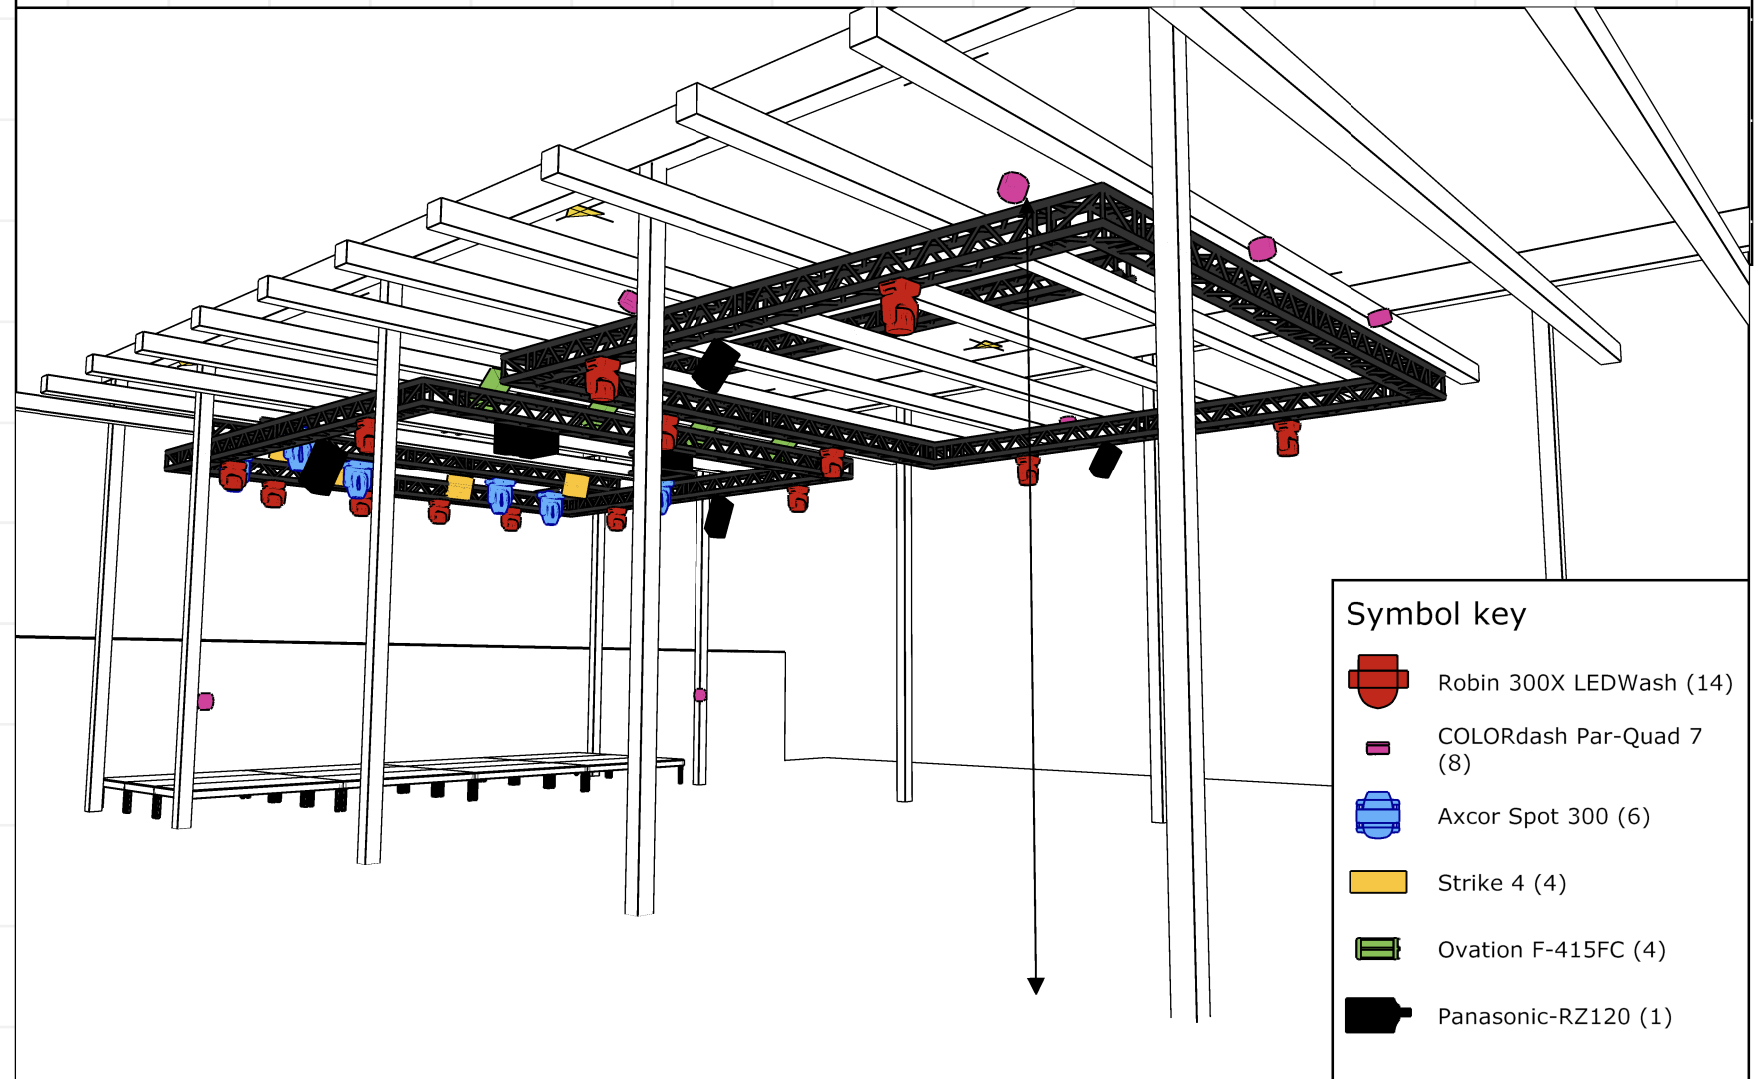

Sähkökaappi:
-1kpl 3x32A
-2kpl 3x16A
-1kpl Cat6a tai 4kpl dmx
-HDMI projektorille

Vapaana:
1kpl dmx
1kpl 10A suko

Vapaana:
1kpl dmx
1kpl 10A suko

Tarkkaamoparvi:
-Chamsys pc wing
-Dmx-splitteri
-Nostinohjain
-2kpl HDMI projektorille

1. Symbol key
2. Robin 300X LEDWash (14)
   - COLORdash Par-Quad 7 (8)
   - Axcor Spot 300 (6)
   - Strike 4 (4)
   - Ovation F-415FC (4)
   - Panasonic-RZ120 (1)

Project Hugo	Project date 2022
Project location Kalevan navetta	
Client	
Drawing author Lauri Virkkala 0440 708941	Drawing version 1:75