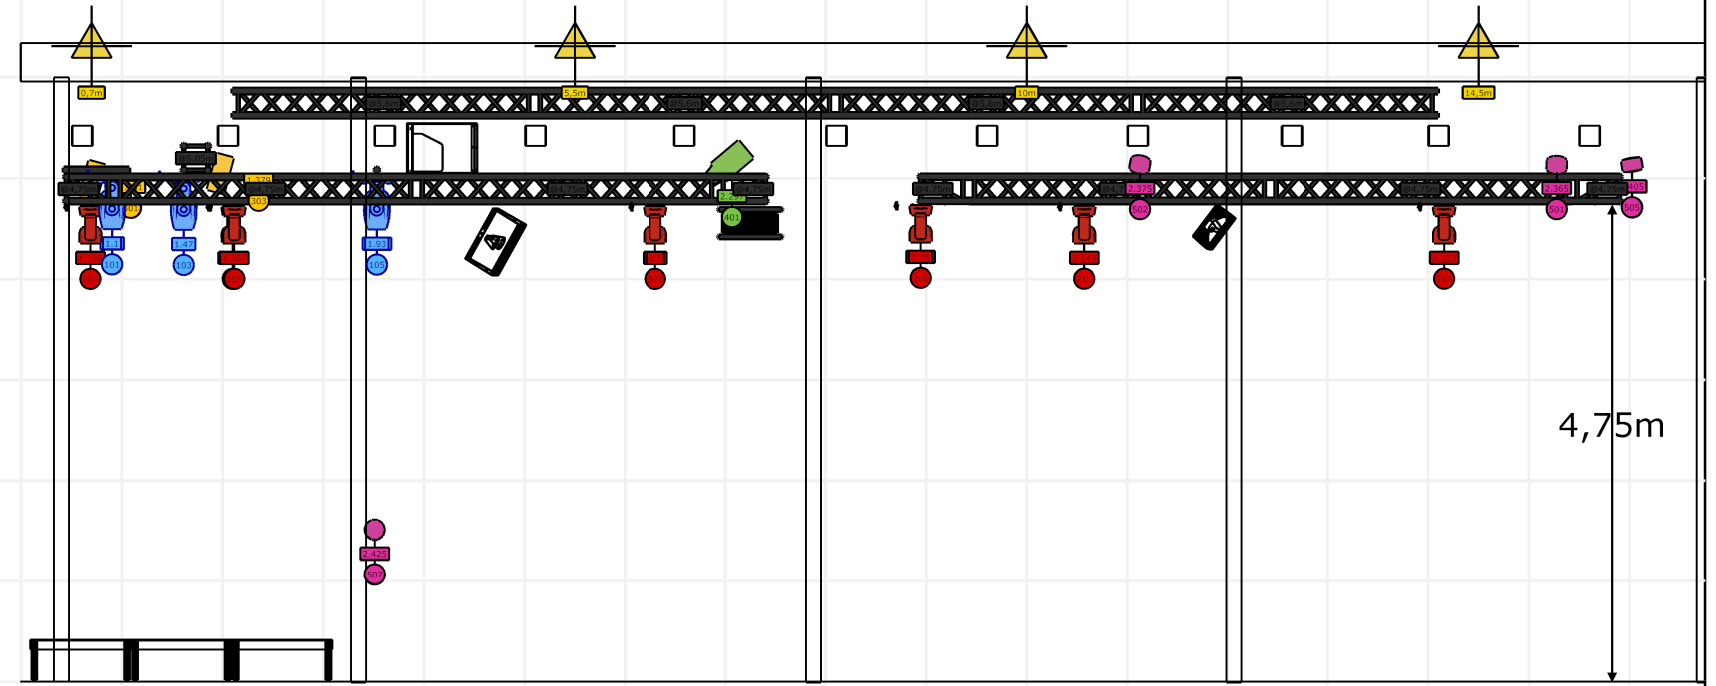

Sähkökaappi:
-1kpl 3x32A
-2kpl 3x16A
-1kpl Cat6a tai 4kpl dmx
-HDMI projektorille

Vapaana:
1kpl dmx
1kpl 10A suko

Vapaana:
1kpl dmx
1kpl 10A suko

Tarkkaamoparvi:
-Chamsys pc wing
-Dmx-splitteri
-Nostinohjain
-2kpl HDMI projektorille

1. Symbol key
2. Robin 300X LEDWash (14)
   - COLORdash Par-Quad 7 (8)
   - Axcor Spot 300 (6)
   - Strike 4 (4)
   - Ovation F-415FC (4)
   - Panasonic-RZ120 (1)

Project Hugo	Project date 2022
Project location Kalevan navetta	
Client	
Drawing author Lauri Virkkala 0440 708941	Drawing version 1:75